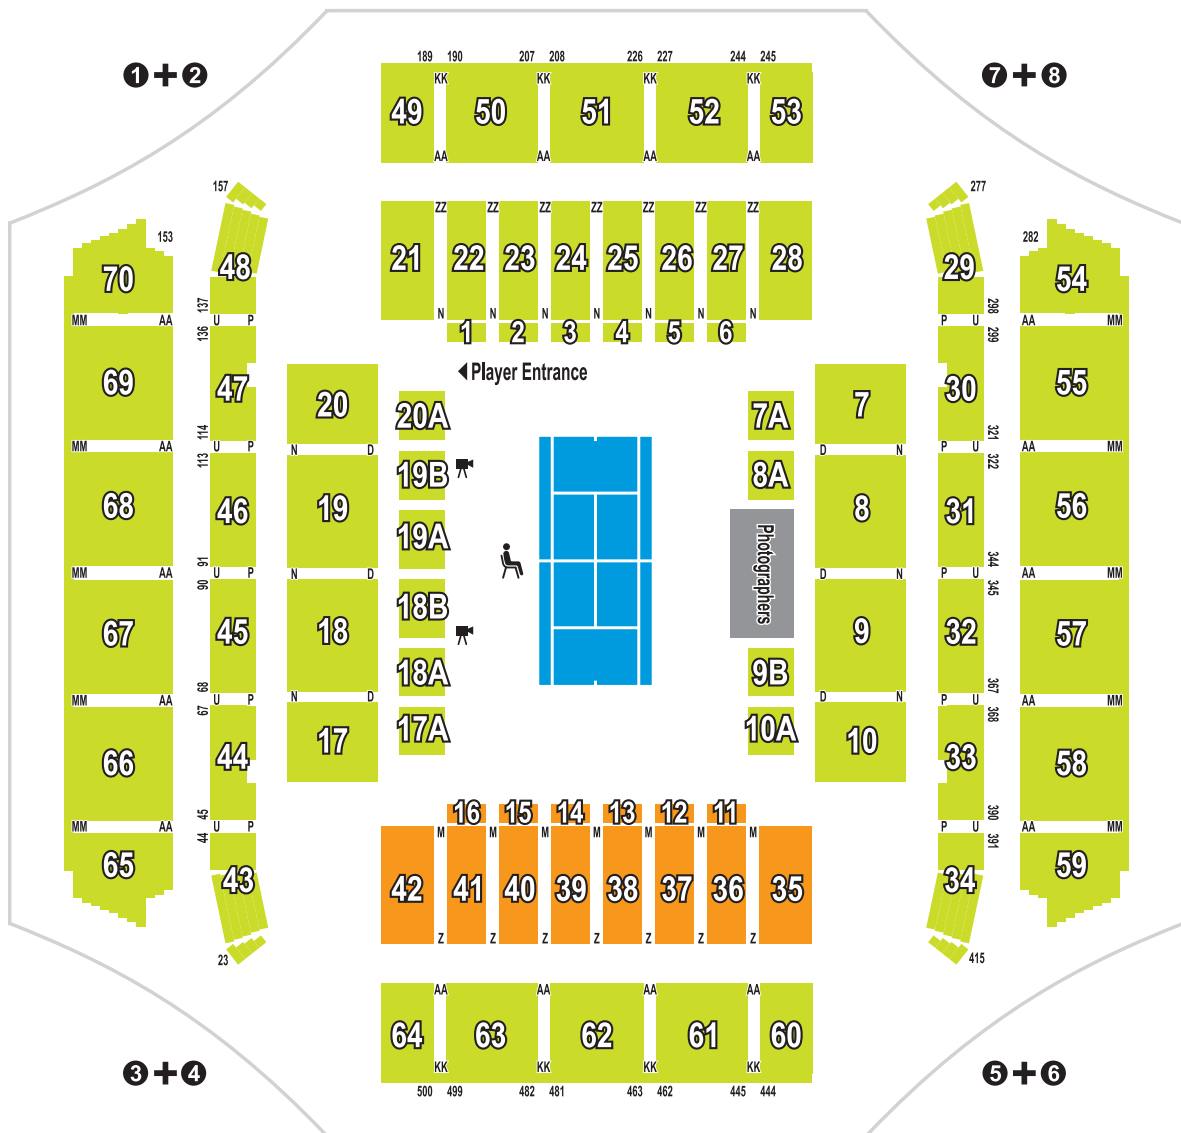

Hisense Arena

- Reserved Seating
- General Admission Seating
- 1 Door number

Please note: the Australian Open is an outdoor event. It is highly recommended that you bring appropriate protection from sun and weather regardless of the location of your allocated seats.

This map is subject to change.