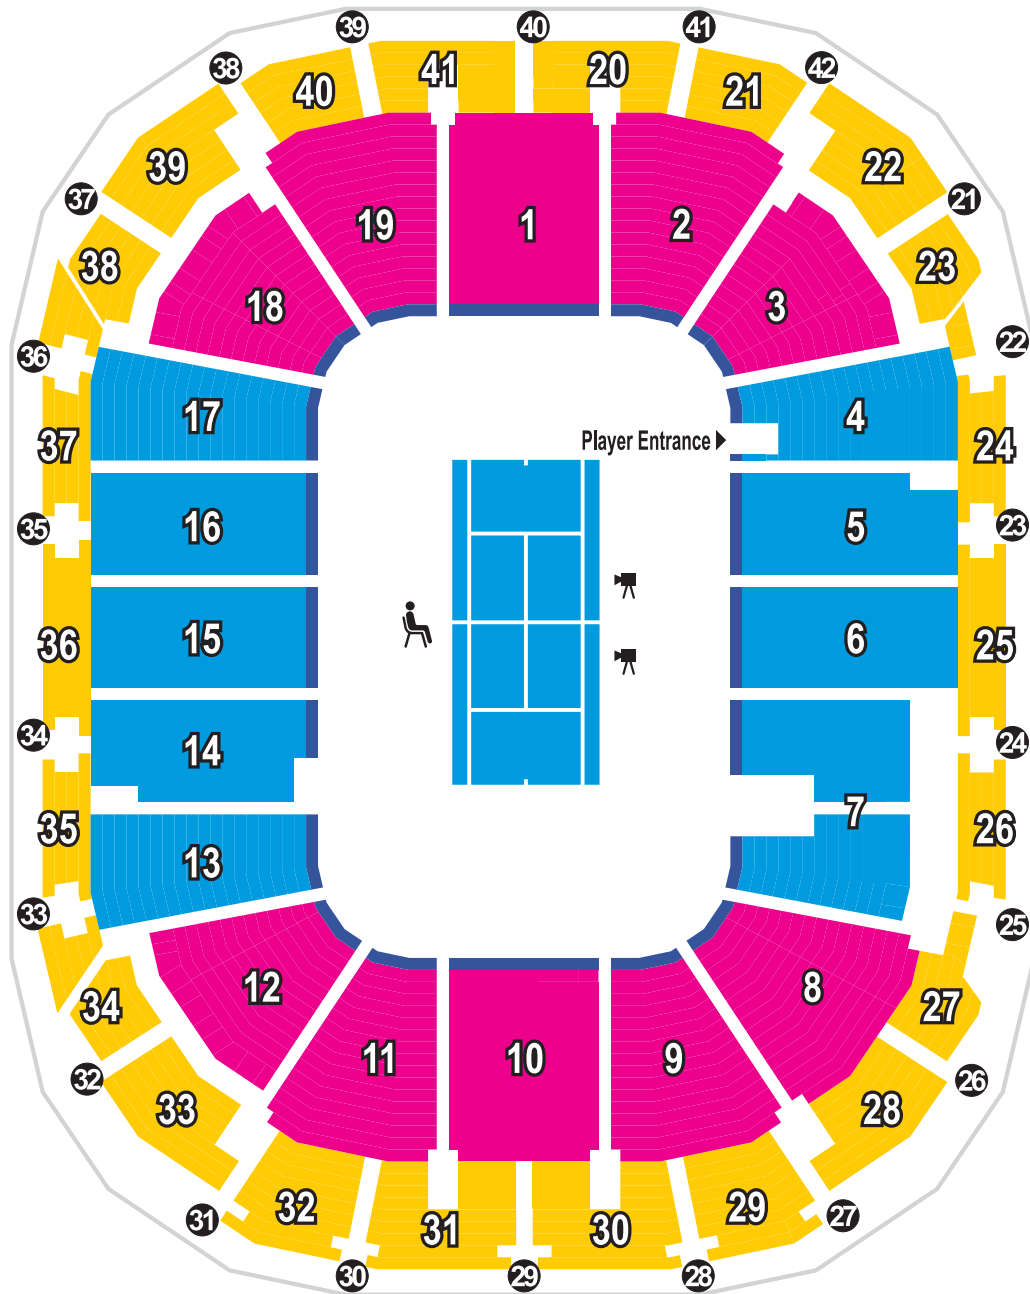

MCA MARGARET COURT ARENA

- Super row
- Category 1
- Category 2
- Category 3
- 1 Door number

Please note: the Australian Open is an outdoor event. It is highly recommended that you bring appropriate protection from sun and weather regardless of the location of your allocated seats.

This map is subject to change.