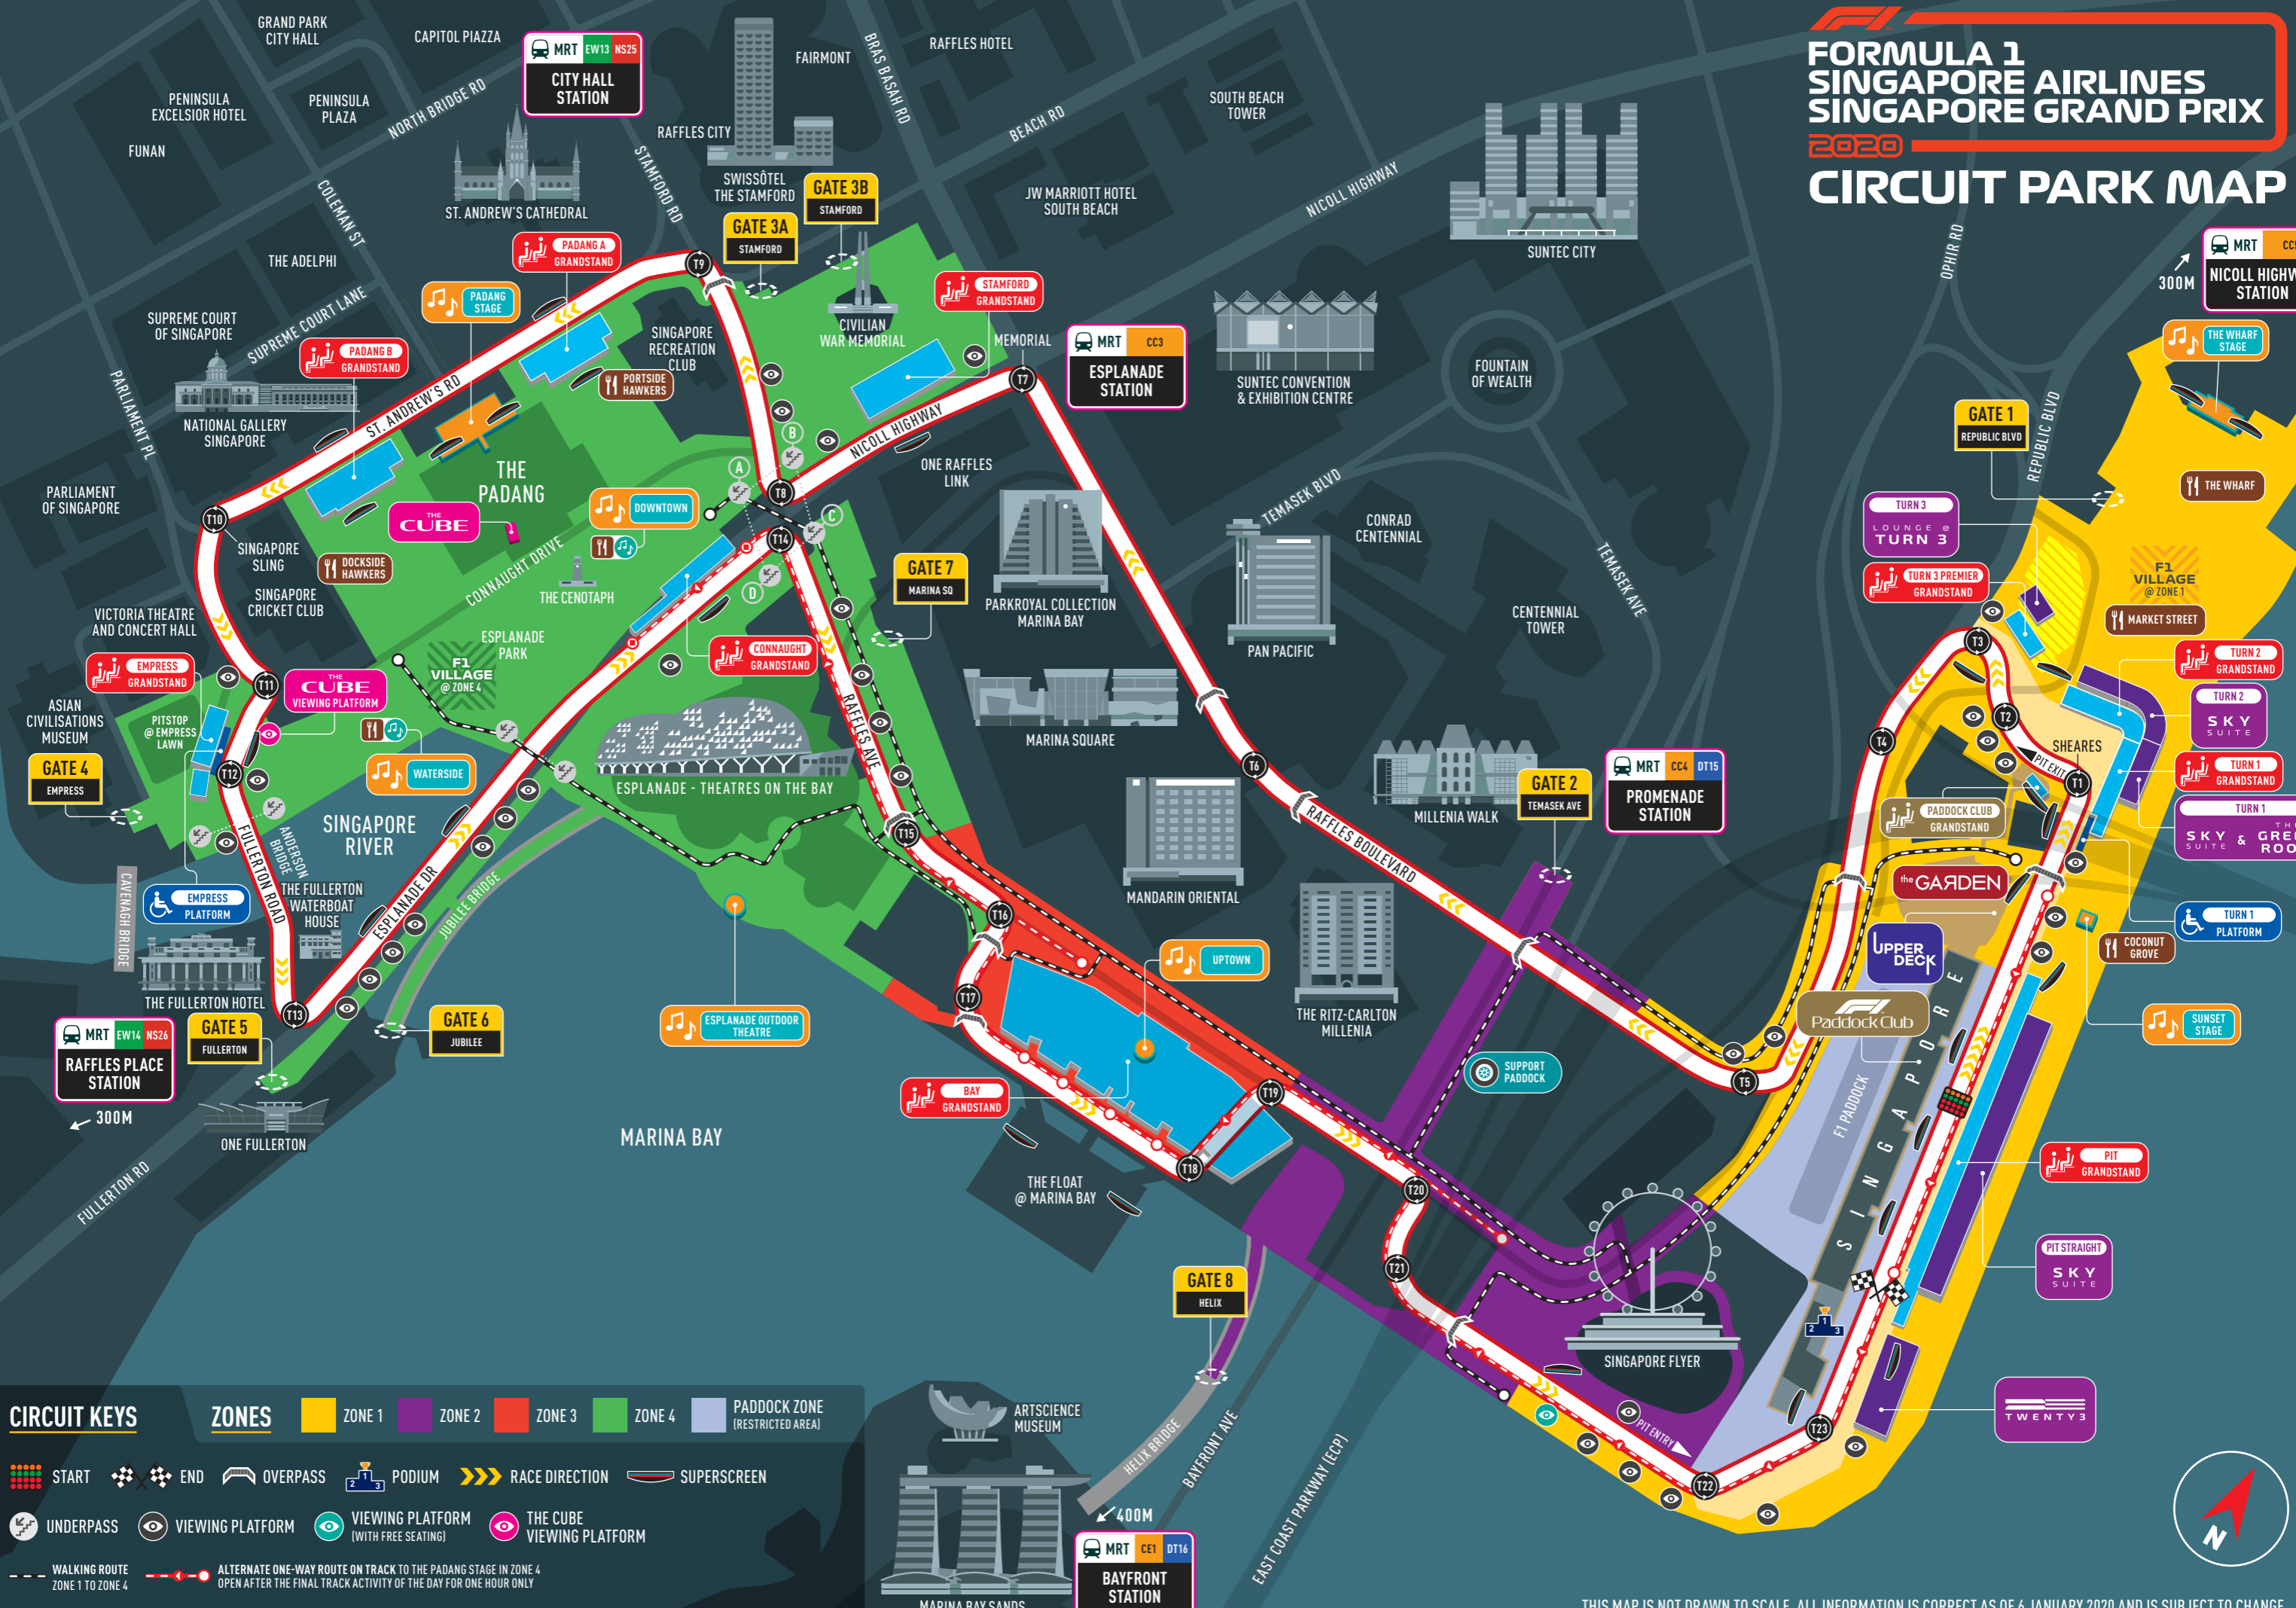

FORMULA 1 SINGAPORE AIRLINES SINGAPORE GRAND PRIX 2020

CIRCUIT PARK MAP

CIRCUIT KEYS

- START
- END
- OVERPASS
- PODIUM
- RACE DIRECTION
- SUPERSCREEN
- UNDERPASS
- VIEWING PLATFORM
- VIEWING PLATFORM (WITH FREE SEATING)
- THE CUBE VIEWING PLATFORM
- WALKING ROUTE ZONE 1 TO ZONE 4
- ALTERNATE ONE-WAY ROUTE ON TRACK TO THE PADANG STAGE IN ZONE 4 OPEN AFTER THE FINAL TRACK ACTIVITY OF THE DAY FOR ONE HOUR ONLY

ZONES

- ZONE 1
- ZONE 2
- ZONE 3
- ZONE 4
- PADDOCK ZONE (RESTRICTED AREA)

THIS MAP IS NOT DRAWN TO SCALE. ALL INFORMATION IS CORRECT AS OF 6 JANUARY 2020 AND IS SUBJECT TO CHANGE.