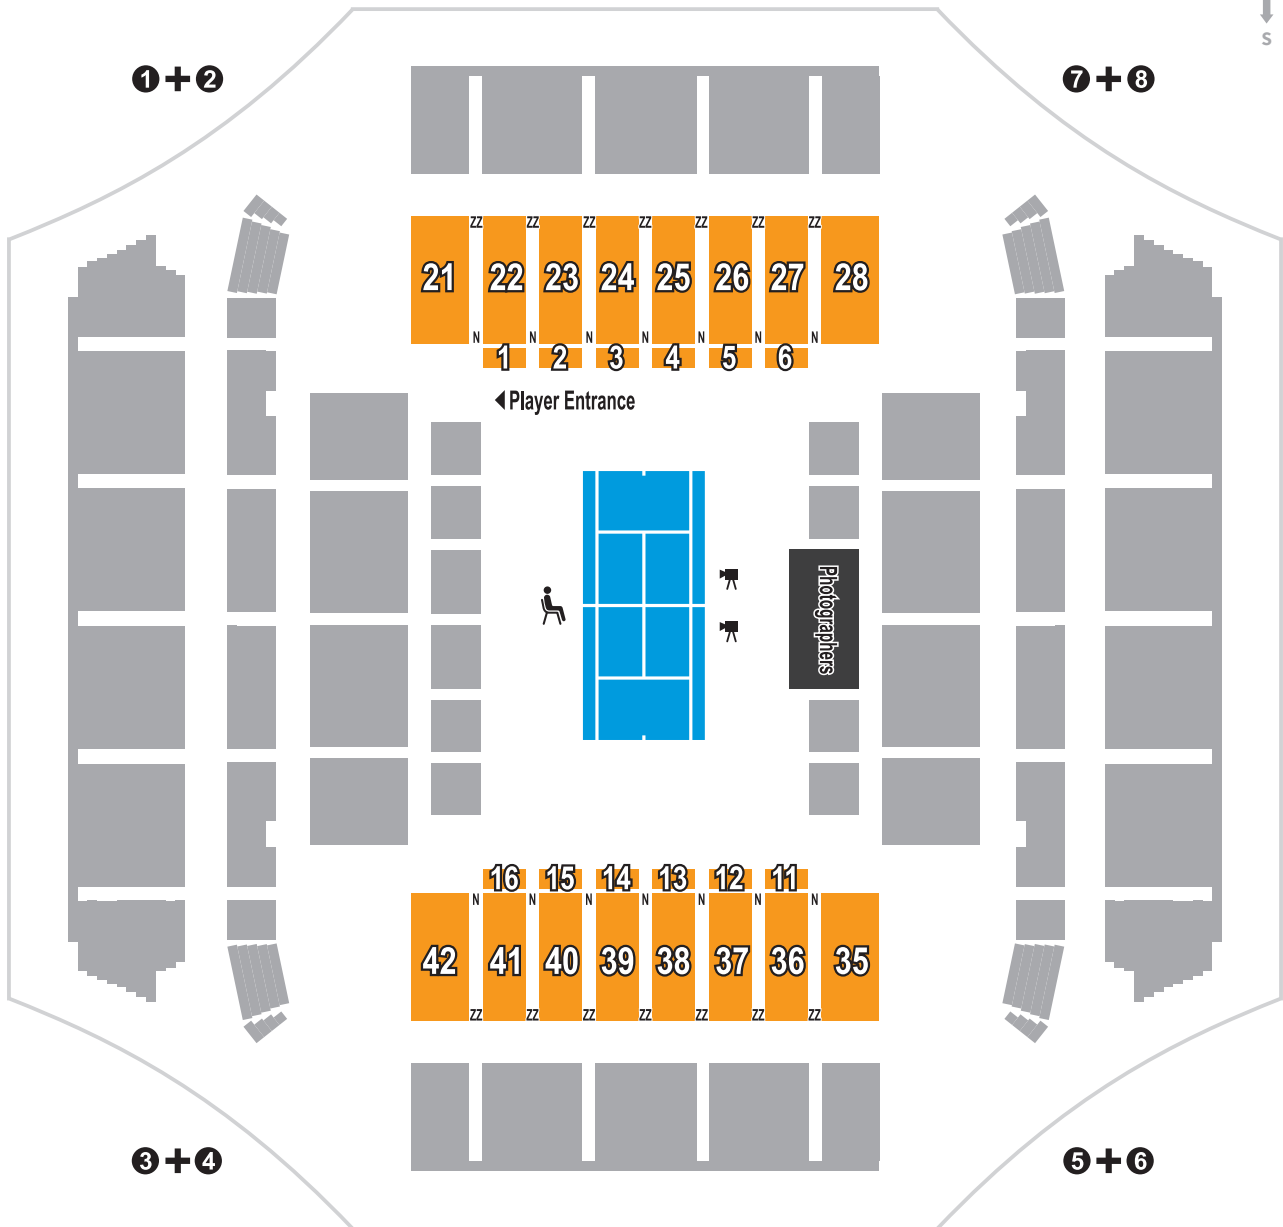

JOHN CAIN ARENA

- General Admission Seating
- Lower and Mid Level Reserved Seating
- Door

Please note: the Australian Open is an outdoor event. It is highly recommended that you bring appropriate protection from sun and weather regardless of the location of your allocated seats.

This map is subject to change.