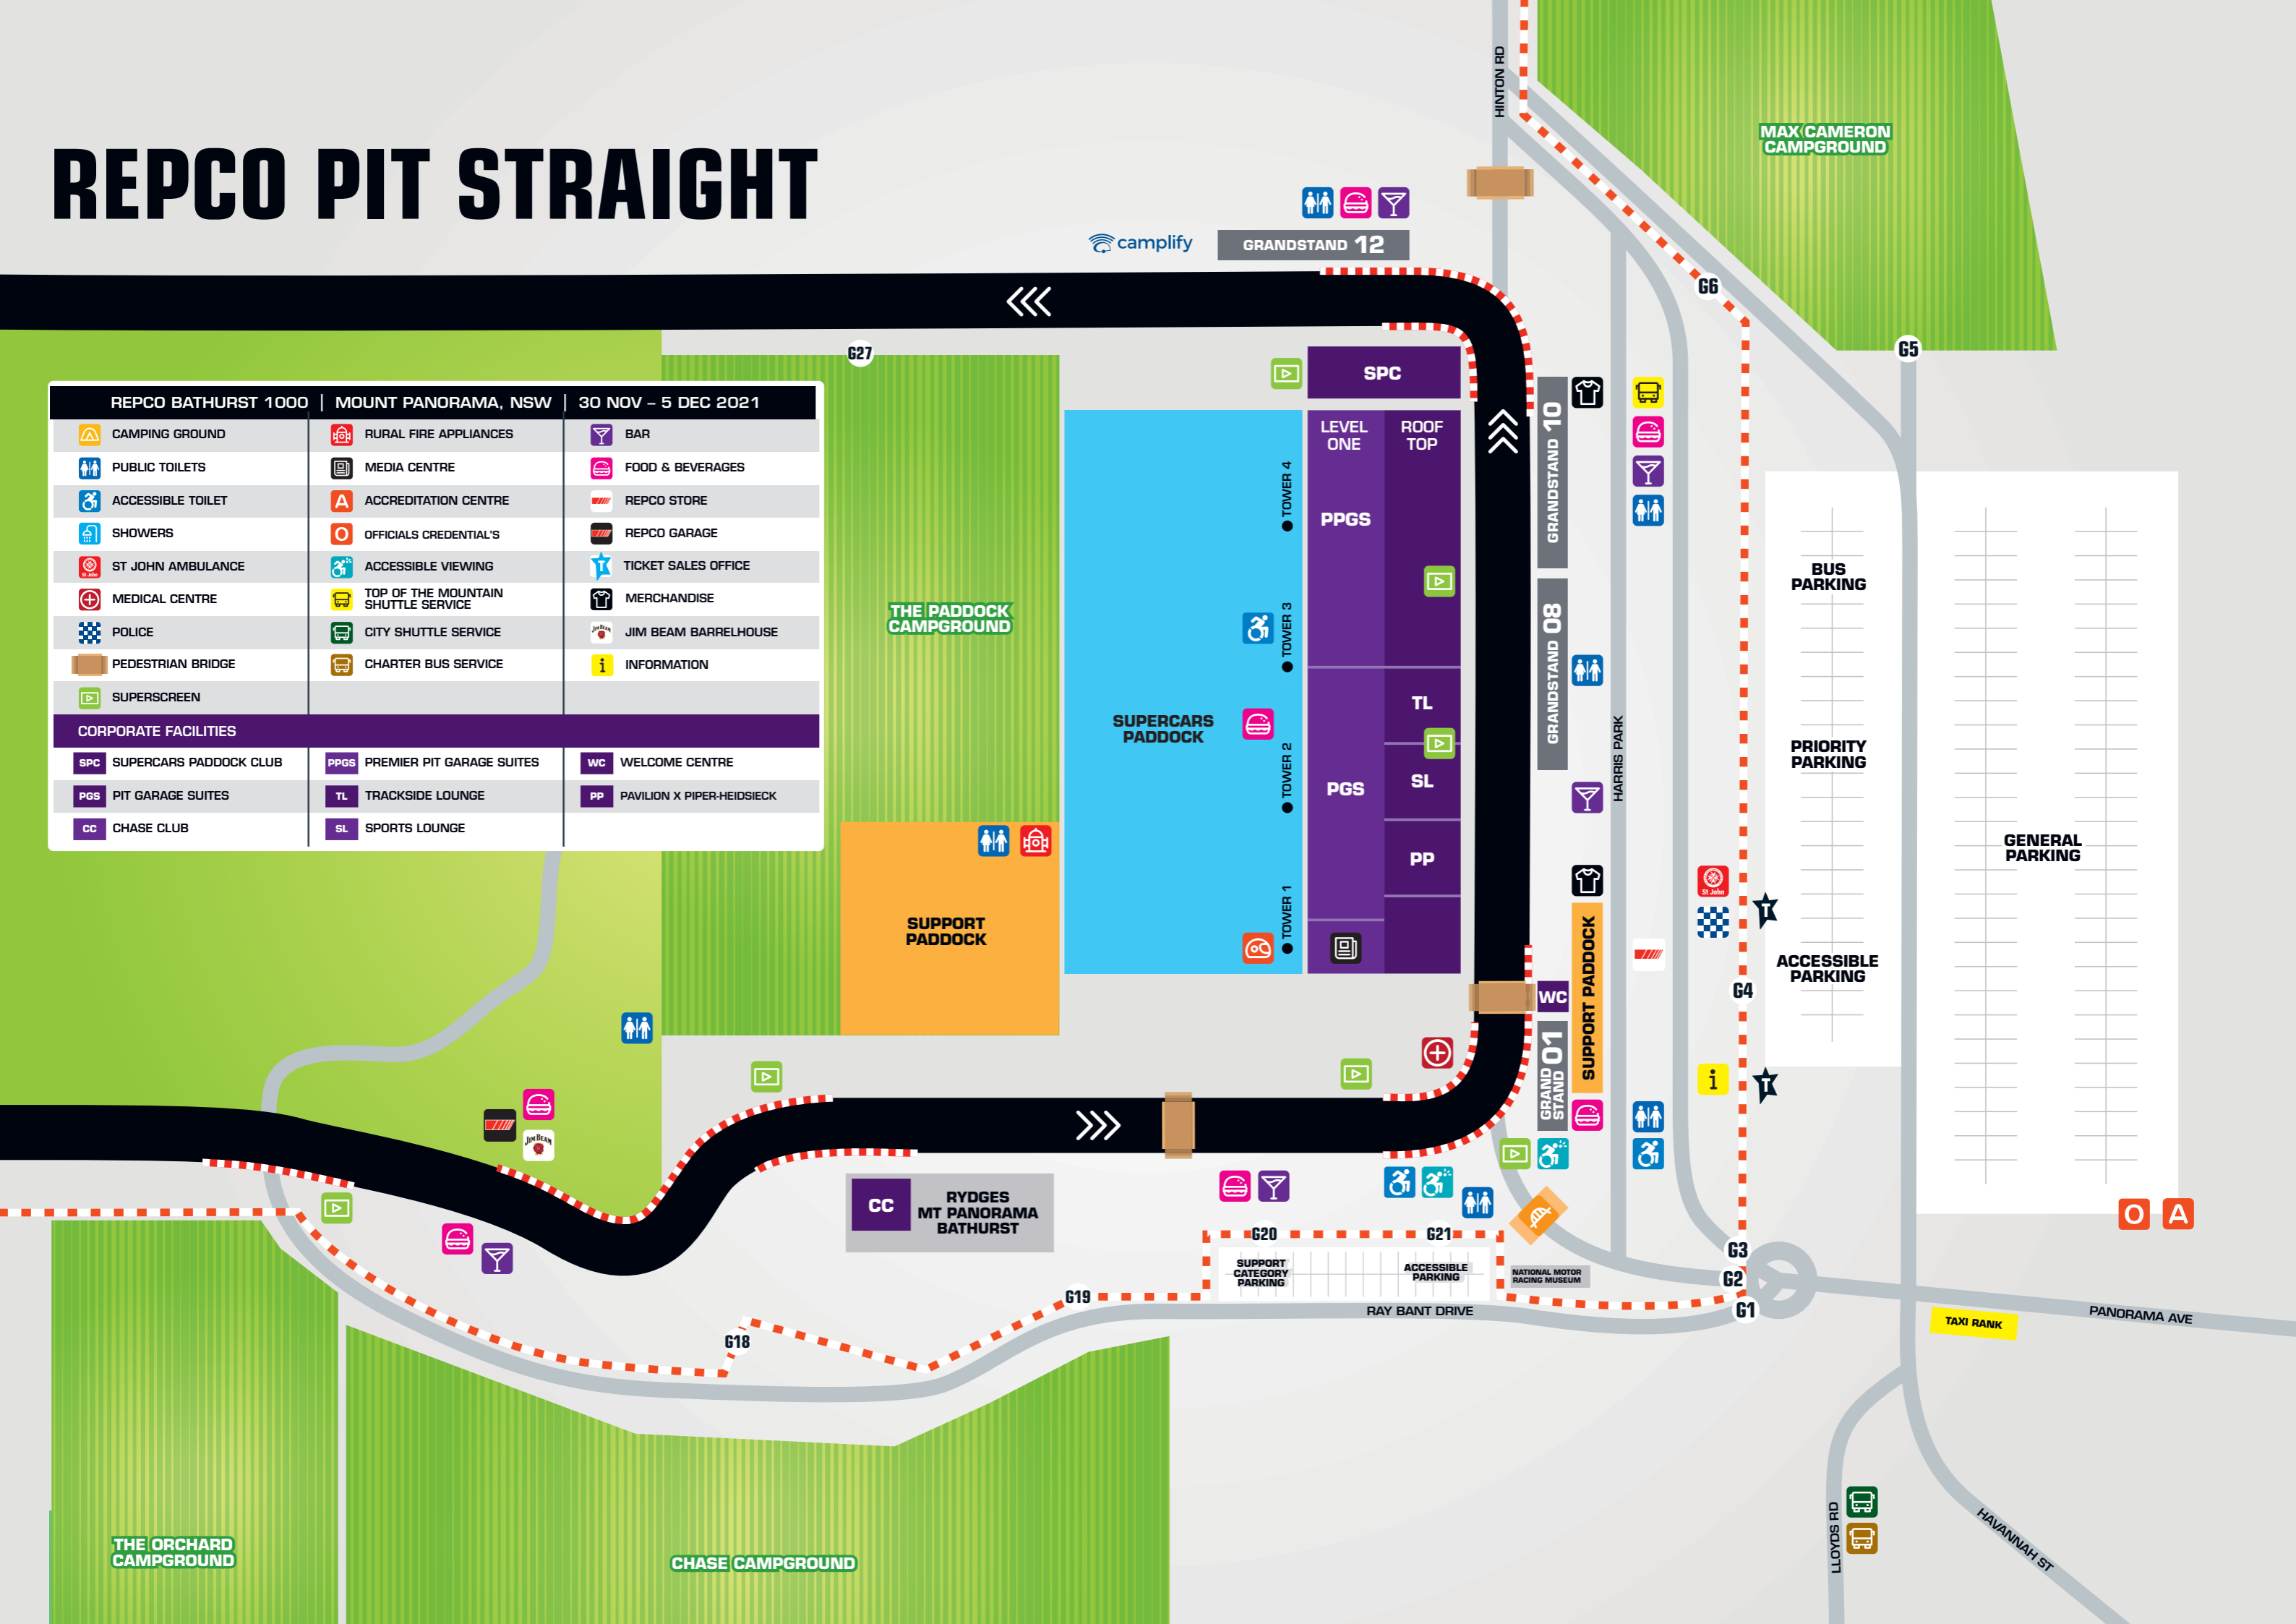

REPCO BATHURST 1000 MOUNT PANORAMA, NSW 30 NOV - 5 DEC 2021		
CAMPING GROUND	RURAL FIRE APPLIANCES	BAR
PUBLIC TOILETS	MEDIA CENTRE	FOOD & BEVERAGES
ACCESSIBLE TOILET	ACCREDITATION CENTRE	REPCO TRACK STORE
SHOWERS	OFFICIALS CREDENTIAL'S	REPCO GARAGE
ST JOHN AMBULANCE	INFORMATION	TICKET SALES OFFICE
MEDICAL CENTRE	ACCESSIBLE VIEWING	G1 GATE NUMBER
POLICE	TOP OF THE MOUNTAIN SHUTTLE SERVICE	MERCHANDISE
PEDESTRIAN BRIDGE	CITY SHUTTLE SERVICE	JIM BEAM BARRELHOUSE
SUPERSCREEN	CHARTER BUS SERVICE	SKYLINE TO CITY SHUTTLE SERVICE (AFTER HOURS)
A REPCO PIT STRAIGHT	B SHANNONS HELL CORNER	C NTI MOUNTAIN STRAIGHT
D PENRITE OIL BEND	E BEAUREPAINES CUTTING	F PIRTEK SKYLINE
G COATES ESSES	H TOYOTA GAZOO DIPPER	I PIZZA HUT FORREST'S ELBOW
J BUNNINGS TRADE CONROD STRAIGHT	K CENTURY BATTERIES CHASE	L ARMOR ALL BRIDGE
M TOP SPORT PIT ENTRY	N DUNLOP MURRAY'S CORNER	O REPCO BRIDGE
SPC SUPERCARS PADDOCK CLUB	PPGS PREMIER PIT GARAGE SUITES	TL TRACKSIDE LOUNGE
PGS PIT GARAGE SUITES	SL SPORTS LOUNGE	WC WELCOME CENTRE
CC CHASE CLUB	CT COATES TOWER	PP PAVILION X PIPER-HEIDSIECK

REPCO PIT STRAIGHT ENLARGED MAP AVAILABLE

Repco
BATHURST 1000
MT PANORAMA 30 NOV - 5 DEC 2021

*This map is indicative only. Not to scale. Correct at time of printing. Please note - Super screen locations are subject to change.

THE ORCHARD CAMPGROUND

CHASE CAMPGROUND

THE PADDOCK CAMPGROUND

MAX CAMERON CAMPGROUND

G27

G5

G6

GRANDSTAND 12

G19

RAY BANT DRIVE

G3

G2

G1

TAXI RANK

PANORAMA AVE

LLOYDS RD