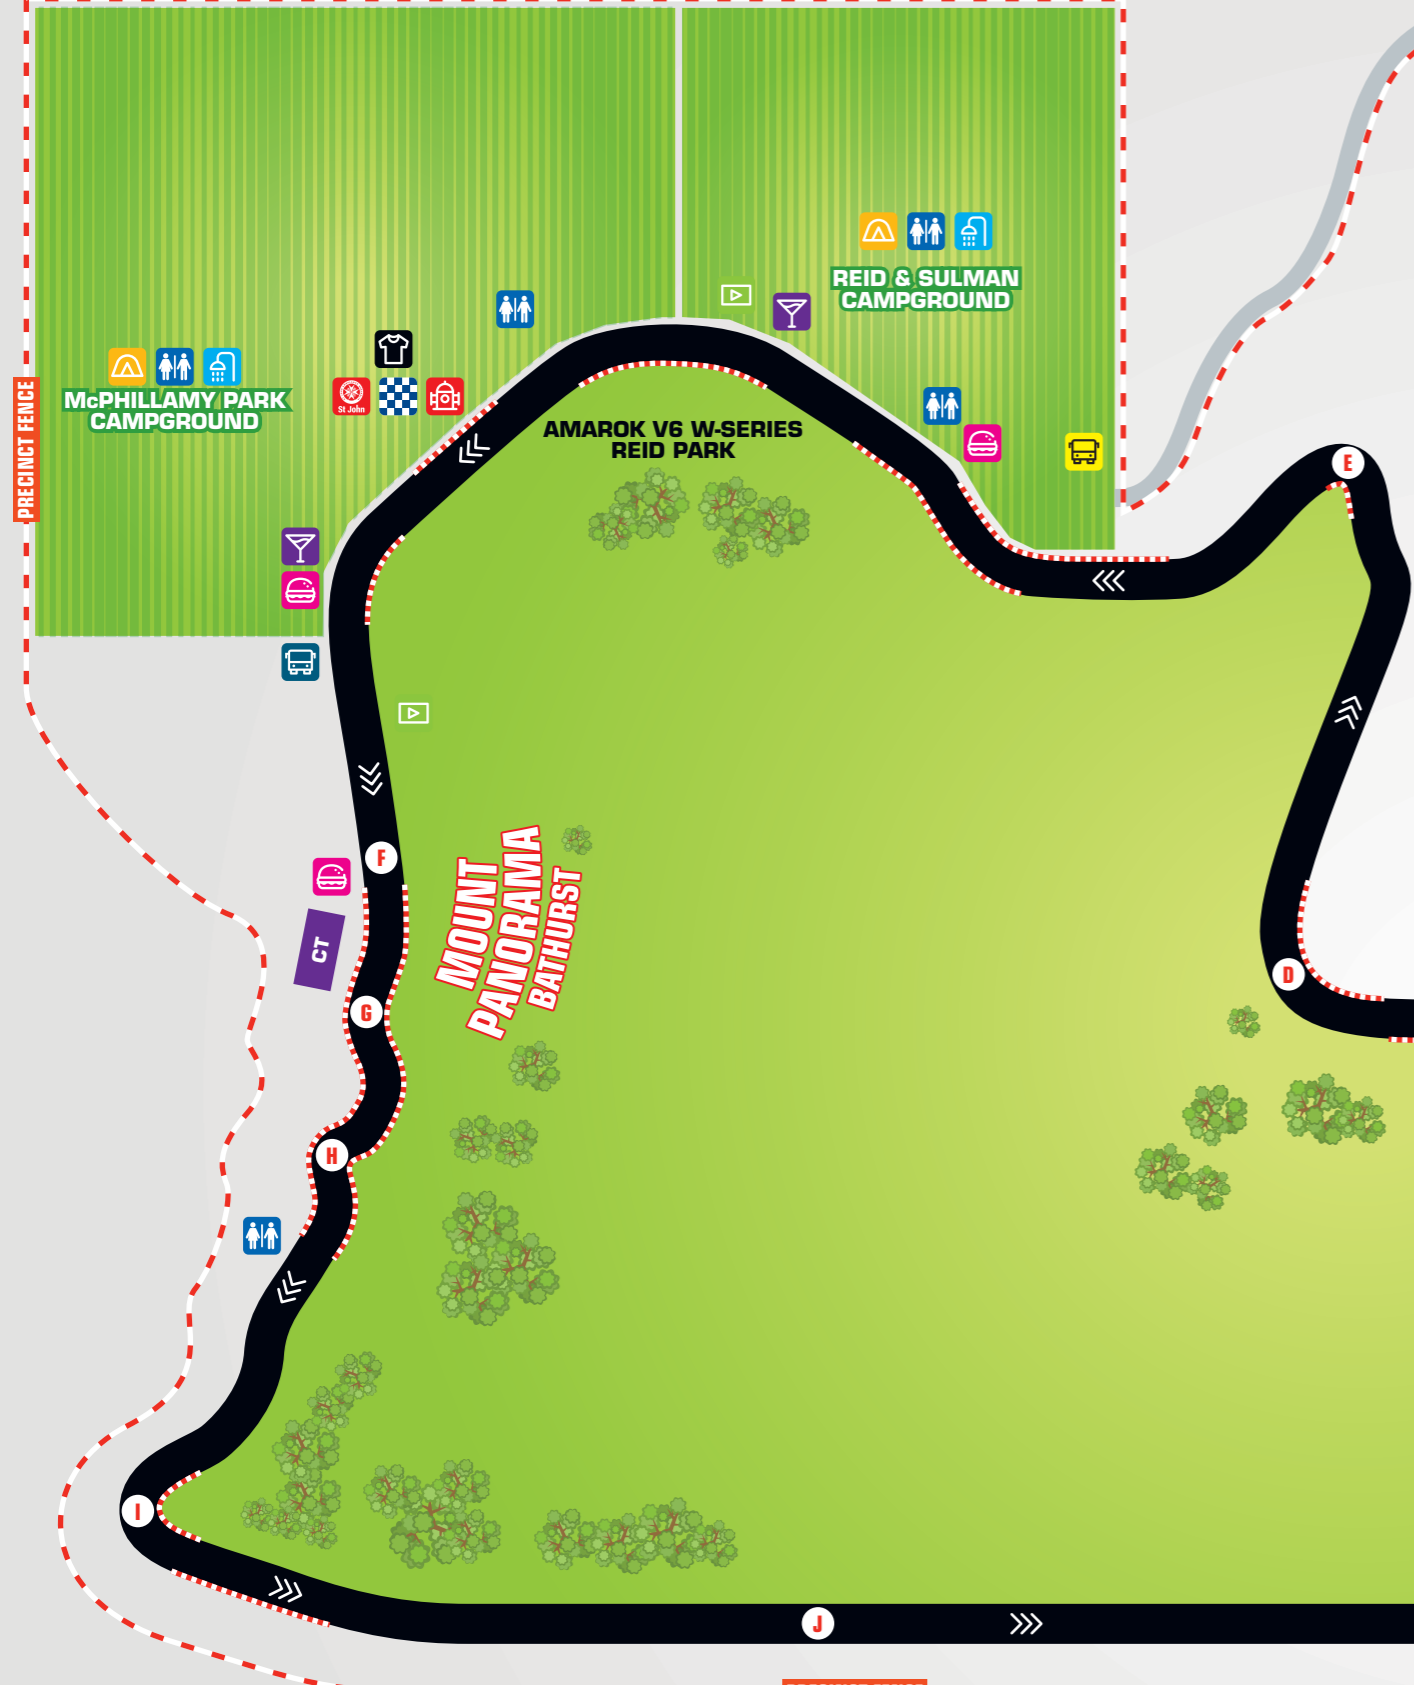

REPCO BATHURST 1000 MOUNT PANORAMA, NSW 30 NOV - 5 DEC 2021		
CAMPING GROUND	RURAL FIRE APPLIANCES	BAR
PUBLIC TOILETS	MEDIA CENTRE	FOOD & BEVERAGES
ACCESSIBLE TOILET	ACCREDITATION CENTRE	REPCO TRACK STORE
SHOWERS	OFFICIALS CREDENTIAL'S	REPCO GARAGE
ST JOHN AMBULANCE	INFORMATION	TICKET SALES OFFICE
MEDICAL CENTRE	ACCESSIBLE VIEWING	G1 GATE NUMBER
POLICE	TOP OF THE MOUNTAIN SHUTTLE SERVICE	MERCHANDISE
PEDESTRIAN BRIDGE	CITY SHUTTLE SERVICE	JIM BEAM BARRELHOUSE
SUPERSCREEN	CHARTER BUS SERVICE	SKYLINE TO CITY SHUTTLE SERVICE (AFTER HOURS)
A REPCO PIT STRAIGHT	B SHANNONS HELL CORNER	C NTI MOUNTAIN STRAIGHT
D PENRITE OIL BEND	E BEAUREPAINES CUTTING	F PIRTEK SKYLINE
G COATES ESSES	H TOYOTA GAZOO DIPPER	I PIZZA HUT FORREST'S ELBOW
J BUNNINGS TRADE CONROD STRAIGHT	K CENTURY BATTERIES CHASE	L ARMOR ALL BRIDGE
M TOP SPORT PIT ENTRY	N DUNLOP MURRAY'S CORNER	O REPCO BRIDGE
SPC SUPERCARS PADDOCK CLUB	PPGS PREMIER PIT GARAGE SUITES	TL TRACKSIDE LOUNGE
PGS PIT GARAGE SUITES	SL SPORTS LOUNGE	WC WELCOME CENTRE
CC CHASE CLUB	CT COATES TOWER	PP PAVILION X PIPER-HEIDSIECK

REPCO PIT STRAIGHT ENLARGED MAP AVAILABLE

Repco
BATHURST 1000
MT PANORAMA 30 NOV - 5 DEC 2021

*This map is indicative only. Not to scale. Correct at time of printing. Please note - Super screen locations are subject to change.

THE ORCHARD CAMPGROUND

CHASE CAMPGROUND

THE PADDOCK CAMPGROUND

MAX CAMERON CAMPGROUND

G27

G5

G6

GRANDSTAND 12

G19

RAY BANT DRIVE

G3

G2

G1

TAXI RANK

PANORAMA AVE

LLOYDS RD