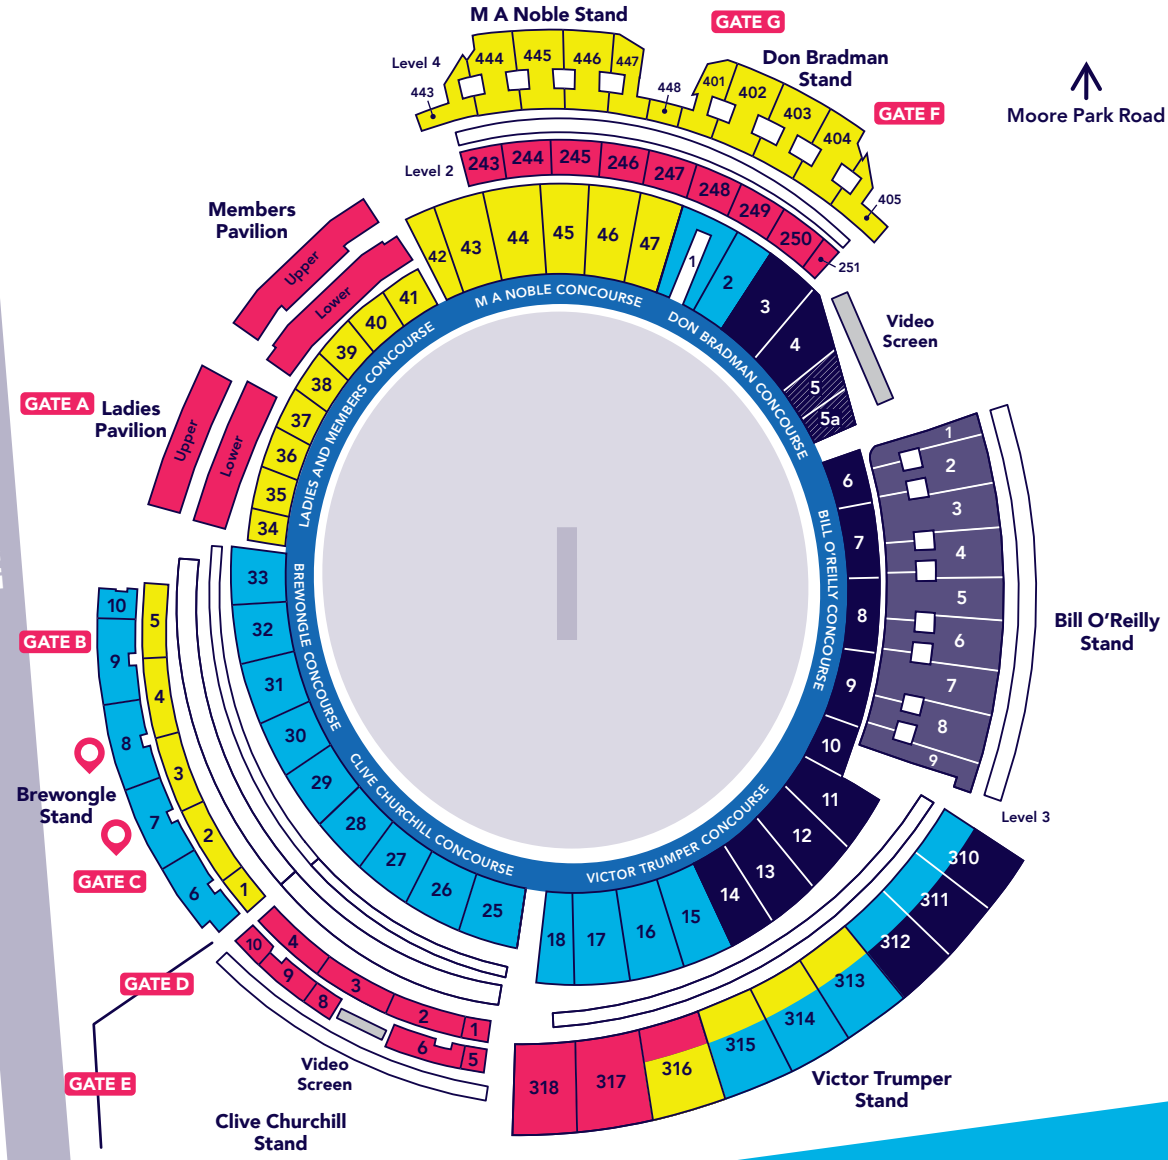

DRIVER AVENUE

MAP NOT TO SCALE  
SUBJECT TO CHANGE

<span style="color: red;">■</span> Category A	<span style="color: darkblue;">■</span> Category D	<span style="background-color: black; color: white;">■</span> Alcohol Free
<span style="color: yellow;">■</span> Category B	<span style="color: grey;">■</span> Category E	<span style="color: red;">📍</span> Box Office
<span style="color: lightblue;">■</span> Category C		

**SCG SYDNEY**  
DRIVER AVE,  
MOORE PARK NSW 2021

This Venue Map is to be used as a guide only and is not drawn to scale. It provides a representation of the current venue layout for this venue and actual venue structures may differ. Seating, price categories and pitch location may change at any time prior to the venue. ICC Business Corporation FZ LLC (IBC) and T20 World Cup 2020 Ltd reserve the right at their absolute discretion to change or amend the fixture (teams, venues, venue start times, venue dates) at any time, without notice.